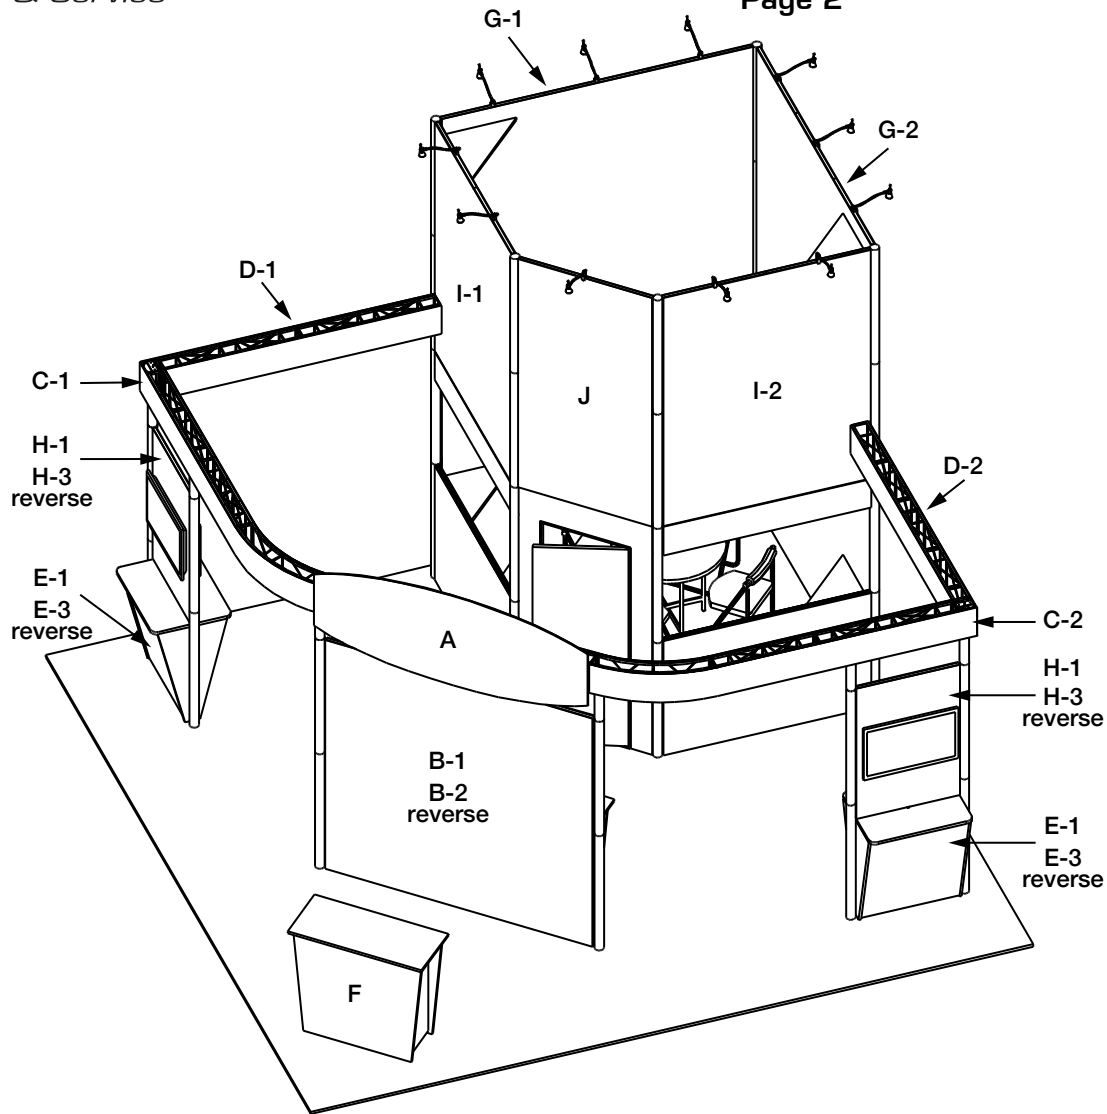

EV2 - LL17 • Kit Information

20' x 20' ISLAND • Total height 15'4"

Page 1

KIT AS SHOWN INCLUDES

- (1) Main mural graphic with profile cut header and running perimeter truss covers. Truss covers can be black, white or graphic.
- (1) Private meeting area, with two plexiglass windows and corner cabinets for media and small storage.
- (11) arm lights.
- (1) "EV2" standalone counter, 46"w x 22"d black laminate top, choice of sintra sides or graphics.
- (1) "EV2" double wide standalone counter behind main mural, 84"w x 22"d black laminate top, choice of sintra sides or graphics.
- (2) "EV2" double sided workstation counter with in-wall monitor mounts on both sides, black laminate top, 34.5"w x 13"d each side. Counter fronts may be choice of sintra or graphic.

CHOICE of black, white or gray sintra provided standard for all solid infill walls that do not have graphics, unless described otherwise.

- * White laminate standard for EV2 Wall Counter sides. Front may be choice of sintra colors or printed graphic.
 - White laminate standard for EV2 Standalone Counter front. Sides may be choice of sintra colors or printed rigid graphic.
- Consult your account rep for options. Additional elements, merchandising and graphics are available.

GRAPHICS - PACKAGE A

- A. - (1) 94"w x 36"h, rigid. Refer to header template provided.
- B. - (2) 92"w x 92"h, rigid. Bottom 40" of inside facing graphic will be obscured by counter.
- C. - (2) 128"w x 11.5"h, flexible.
- D. - (2) 97.75"w x 11.5"h, flexible.

GRAPHICS - PACKAGE B

Package A, PLUS

- E. - (4) 33"w x 40"h, standard or backlit graphic front, flexible, fabric or rigid.
- F. - (1) 40"w x 35"h maximum size, SINGLE USE "low-tac" adhesive, front. Refer to template provided.
White laminate will be visible 2" at edges or behind any smaller profile cut graphics. (Vector art/ cut lines must be provided for profile.)
- G. - (2) 103.5"w x 184"h, rigid.