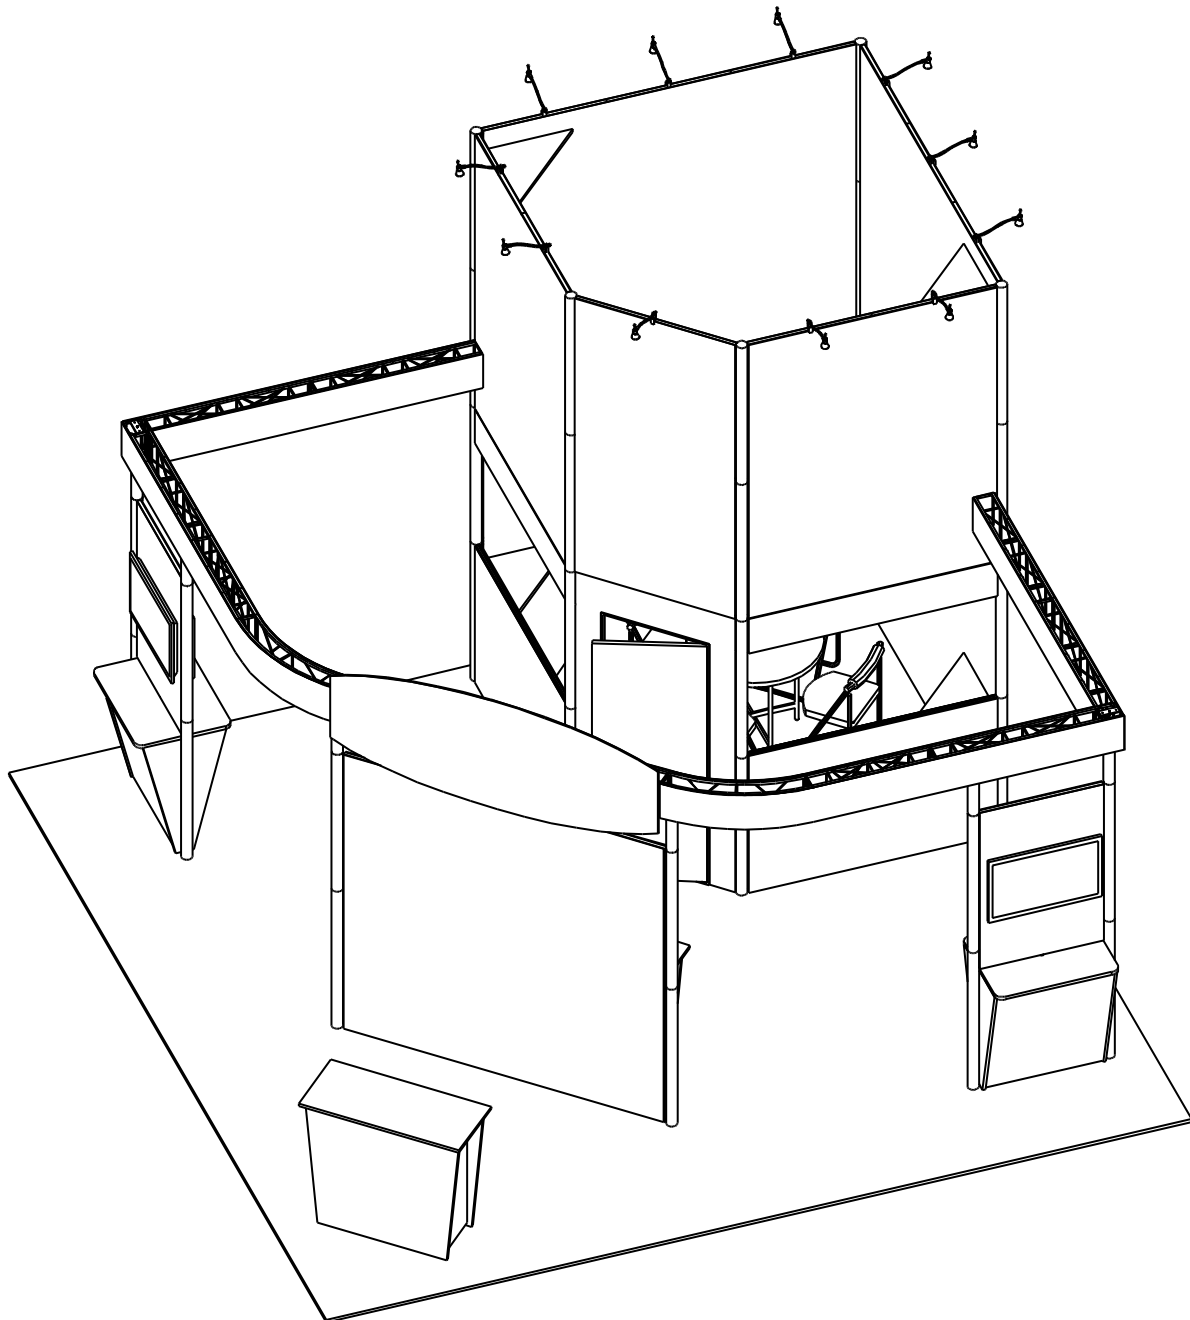

EV2 - LL17 • Kit Information

20' x 20' ISLAND • Total height 15'4"

Page 1

KIT AS SHOWN INCLUDES

- (1) Main mural graphic with profile cut header and running perimeter truss covers. Truss covers can be black, white or graphic.
- (1) Private meeting area, with two plexiglass windows and corner cabinets for media and small storage.
- (11) arm lights.
- (1) "EV2" standalone counter, 46"w x 22"d black laminate top, choice of sintra sides or graphics.
- (1) "EV2" double wide standalone counter behind main mural, 84"w x 22"d black laminate top, choice of sintra sides or graphics.
- (2) "EV2" double sided workstation counter with in-wall monitor mounts on both sides, black laminate top, 34.5"w x 13"d each side. Counter fronts may be choice of sintra or graphic.

CHOICE of black, white or gray sintra provided standard for all solid infill walls that do not have graphics, unless described otherwise.

- * White laminate standard for EV2 Wall Counter sides. Front may be choice of sintra colors or printed graphic.
 - White laminate standard for EV2 Standalone Counter front. Sides may be choice of sintra colors or printed rigid graphic.
- Consult your account rep for options. Additional elements, merchandising and graphics are available.

GRAPHICS - PACKAGE A

- A. - (1) 94"w x 36"h, rigid. Refer to header template provided.
- B. - (2) 92"w x 92"h, rigid. Bottom 40" of inside facing graphic will be obscured by counter.
- C. - (2) 128"w x 11.5"h, flexible.
- D. - (2) 97.75"w x 11.5"h, flexible.

GRAPHICS - PACKAGE B

Package A, PLUS

- E. - (4) 33"w x 40"h, standard or backlit graphic front, flexible, fabric or rigid.
- F. - (1) 40"w x 35"h maximum size, SINGLE USE "low-tac" adhesive, front. Refer to template provided.
White laminate will be visible 2" at edges or behind any smaller profile cut graphics. (Vector art/ cut lines must be provided for profile.)
- G. - (2) 103.5"w x 184"h, rigid.